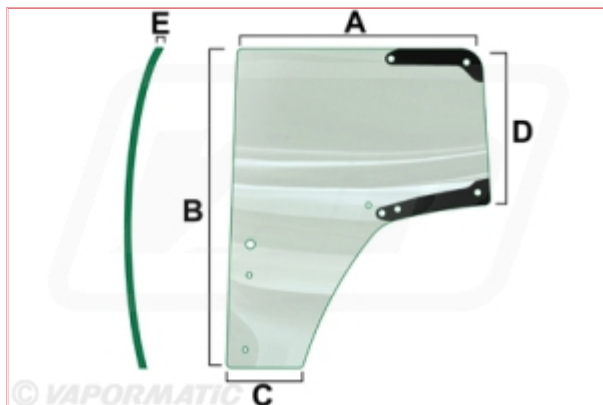

VPM7468 Left Hand Door Glass

Part No: VPM7468

Price: £318.60 (exc VAT) | £382.32 (inc VAT)

Specifications

VPM7468 Left Hand Door Glass

OEM: L174348

Standard Panorama version

Dimensions: see picture for key

Glass type

A 1085mm

B 1426mm

D 692mm

E 6mm

OEM: L174348

Optional Extras

VPM8151 Door Hinge Glazing
Washer 6 Pack