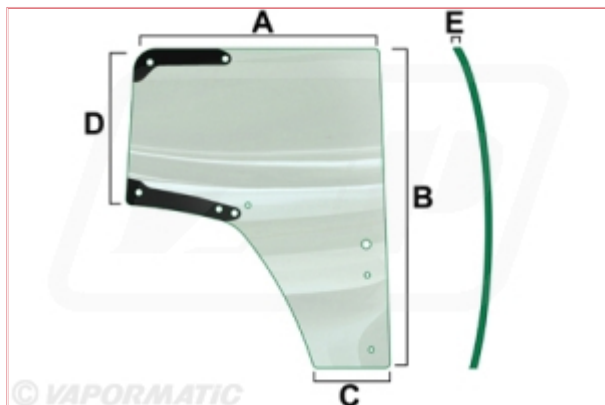

VPM7469 Right hand door glass

Part No: VPM7469

Price: £228.74 (exc VAT) | £274.49 (inc VAT)

Specifications

VPM7469 Right hand door glass

Standard Panorama version

Dimensions: see picture for key

Glass type

A 1085mm

B 1426mm

D 692mm

E 6mm

OEM: L174377

Optional Extras

VPM8151 Door Hinge Glazing
Washer 6 Pack

Part No: