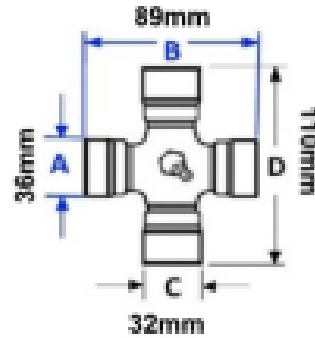

### Specifications

VTE1132 PTO Shaft Wide Angle Double Wide Angle

Series W2580

UJ size 36 x 89 - 32 x 110mm

Profile Star

Minimum joint centre length 1910mm

Maximum joint centre length 2635mm

## VTE1559 Wide Angle PTO Safety Guard

**Part No:**

VTE1559

**Price:**

£237.36 (exc VAT)

£284.83 (inc VAT)

## VTE5032 Universal Joint 36mm x 89mm - 32mm x 110mm Wide Angle

**Part No:**

VTE5032

**Price:**

£99.71 (exc VAT)

£119.65 (inc VAT)