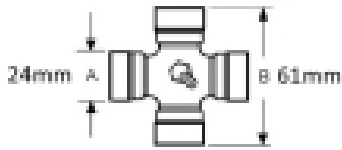

Shaft length - 1210mm

Inner guard diameter - 75 mm

Outer guard diameter - 81 mm

Cone diameter - D - 146mm

Guard cone length - L2 - 102mm

Product Range SFT

Guard shaft length - L1 1072mm

Note: Supplied with retainers

VTE5003 - Universal joint 24mm x 61mm

Part No:
VTE5003
Price:
£25.06 (exc VAT)
£30.07 (inc VAT)

VTE5004 Universal Joint 27mm x 74.6mm

Part No:
VTE5004
Price:
£15.31 (exc VAT)
£18.37 (inc VAT)

VTE5007 Universal joint 30.2mm x 80mm