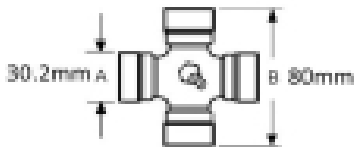

Shaft length - 1210mm

Inner guard diameter - 75 mm

Outer guard diameter - 81 mm

Cone diameter - D - 146mm

Guard cone length - L2 - 102mm

Product Range SFT

Guard shaft length - L1 1072mm

Note: Supplied with retainers

VTE5003 - Universal joint 24mm x 61mm

Part No:
VTE5003
Price:
£25.06 (exc VAT)
£30.07 (inc VAT)

VTE5004 Universal Joint 27mm x 74.6mm

Part No:
VTE5004
Price:
£15.31 (exc VAT)
£18.37 (inc VAT)

VTE5007 Universal joint 30.2mm x 80mm