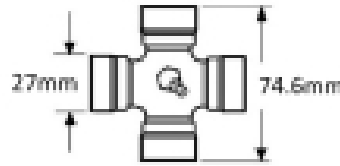

Shaft length - 1210mm

Inner guard diameter - 75 mm

Outer guard diameter - 81 mm

Cone diameter - D - 146mm

Guard cone length - L2 - 102mm

Product Range SFT

Guard shaft length - L1 1072mm

Note: Supplied with retainers

Optional Extras

VTE1700 Pair Of PTO Chains 55cm Length

Part No:
VTE1700
Price:
£12.89 (exc VAT)
£15.47 (inc VAT)

VTE1701 PTO Guard Chain 55cm Length

Part No:
VTE1701
Price:
£17.32 (exc VAT)
£20.78 (inc VAT)

VTE5003 - Universal joint 24mm x 61mm

Part No:
VTE5003
Price:
£25.06 (exc VAT)
£30.07 (inc VAT)

VTE5004 Universal Joint 27mm x 74.6mm

Part No:
VTE5004
Price:
£15.31 (exc VAT)
£18.37 (inc VAT)

VTE5007 Universal joint 30.2mm x 80mm