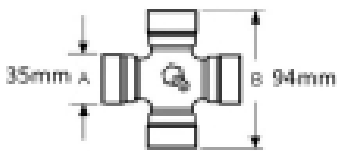

Inner guard diameter - 90 mm

Outer guard diameter - 96 mm

Cone diameter - D - 135mm

Guard cone length - L2 - 120mm

Product Range SFT

Guard shaft length - L1 1055 mm

Note: Supplied with retainers

Optional Extras

VTE1700 Pair Of PTO Chains 55cm Length

Part No:
VTE1700
Price:
£12.89 (exc VAT)
£15.47 (inc VAT)

VTE1701 PTO Guard Chain 55cm Length

Part No:
VTE1701
Price:
£17.32 (exc VAT)
£20.78 (inc VAT)

VTE5012 Universal joint 35mm x 94mm