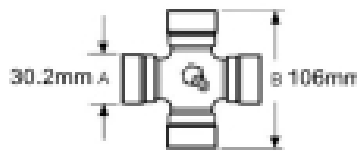

Part No:
VTE5039
Price:
£95.39 (exc VAT)
£114.47 (inc VAT)