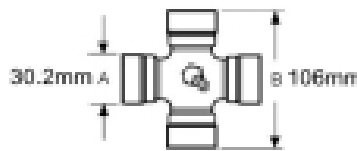

Part No:
VTE5039
Price:
£97.30 (exc VAT)
£116.76 (inc VAT)