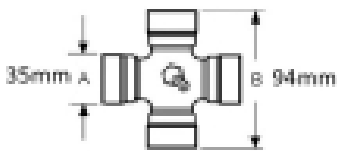

Inner guard diameter - 90 mm

Outer guard diameter - 96 mm

Cone diameter - D - 135mm

Guard cone length - L2 - 120mm

Product Range SFT

Guard shaft length - L1 1055 mm

Note: Supplied with retainers

Optional Extras

VTE1700 Pair Of PTO Chains 55cm Length

Part No:
VTE1700
Price:
£10.80 (exc VAT)
£12.96 (inc VAT)

VTE1701 PTO Guard Chain 55cm Length

Part No:
VTE1701
Price:
£17.06 (exc VAT)
£20.47 (inc VAT)

VTE5012 Universal joint 35mm x 94mm