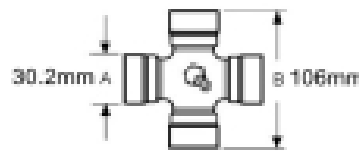

Part No:
VTE5039
Price:
£97.30 (exc VAT)
£116.76 (inc VAT)