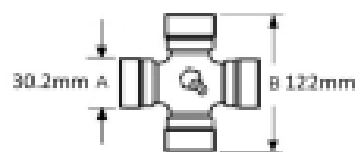

Part No:
VTE5041
Price:
£101.24 (exc VAT)
£121.49 (inc VAT)