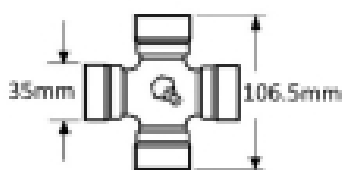

Part No:
VTE5009
Price:
£38.69 (exc VAT)
£46.43 (inc VAT)

VTE5041 Universal Joint 30.2mm x 122mm