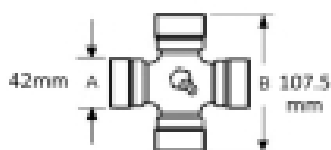

Shaft length - 1210mm

Inner guard diameter - 102 mm

Outer guard diameter - 108 mm

Cone diameter - D - 201 mm

Guard cone length - L2 - 116 mm

Product Range SFT

Guard shaft length - L1 1036 mm

Note: Supplied with retainers

Optional Extras

VTE1700 Pair Of PTO Chains 55cm Length

Part No:
VTE1700
Price:
£12.89 (exc VAT)
£15.47 (inc VAT)

VTE1701 PTO Guard Chain 55cm Length

Part No:
VTE1701
Price:
£17.32 (exc VAT)
£20.78 (inc VAT)

VTE5034 Universal Joint 42mm x 107.5mm

Part No:
VTE5034
Price:
£227.09 (exc VAT)
£272.51 (inc VAT)

VTE5035 Universal Joint 42mm x 130mm

Part No:
VTE5035
Price:
£288.99 (exc VAT)
£346.79 (inc VAT)

VTE5040 Universal Joint 34.9mm x 112mm