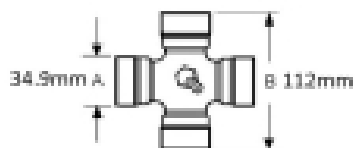

Shaft length - 1210mm

Inner guard diameter - 102 mm

Outer guard diameter - 108 mm

Cone diameter - D - 201 mm

Guard cone length - L2 - 116 mm

Product Range SFT

Guard shaft length - L1 1036 mm

Note: Supplied with retainers

VTE5034 Universal Joint 42mm x 107.5mm

Part No:
VTE5034
Price:
£227.09 (exc VAT)
£272.51 (inc VAT)

VTE5035 Universal Joint 42mm x 130mm

Part No:
VTE5035
Price:
£288.99 (exc VAT)
£346.79 (inc VAT)

VTE5040 Universal Joint 34.9mm x 112mm