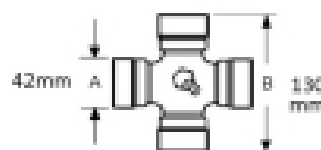

Part No:
VTE5035
Price:
£288.99 (exc VAT)
£346.79 (inc VAT)

VTE5040 Universal Joint 34.9mm x 112mm