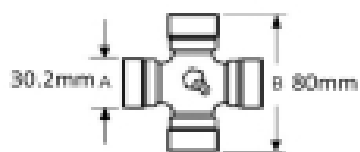

Part No:
VTE5007
Price:
£19.41 (exc VAT)
£23.29 (inc VAT)

VTE5038 Universal Joint 27mm x 100mm