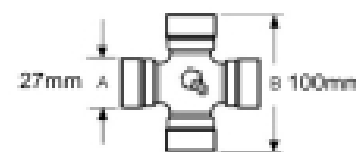

Part No:
VTE5038
Price:
£88.24 (exc VAT)
£105.89 (inc VAT)