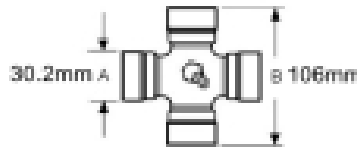

Part No:
VTE5039
Price:
£97.30 (exc VAT)
£116.76 (inc VAT)