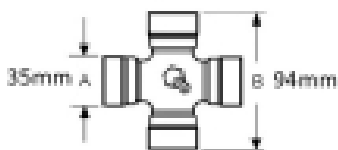

Part No:
VTE5012
Price:
£48.24 (exc VAT)
£57.89 (inc VAT)

VTE5039 Universal Joint 30.2mm x 106mm