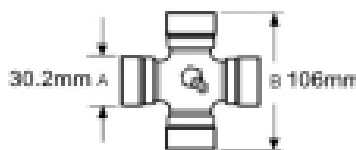

Part No:
VTE5039
Price:
£97.30 (exc VAT)
£116.76 (inc VAT)