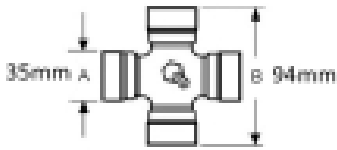

Part No:
VTE5012
Price:
£48.24 (exc VAT)
£57.89 (inc VAT)

VTE5039 Universal Joint 30.2mm x 106mm