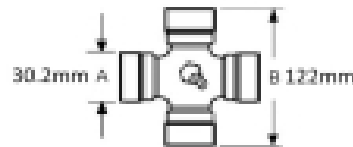

Part No:
VTE5041
Price:
£101.24 (exc VAT)
£121.49 (inc VAT)