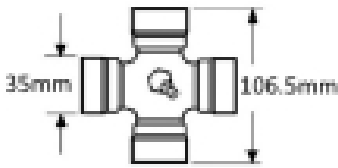

Part No:
VTE5009
Price:
£38.69 (exc VAT)
£46.43 (inc VAT)

VTE5034 Universal Joint 42mm x 107.5mm