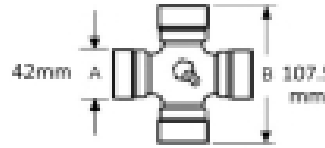

Part No:
VTE5034
Price:
£227.09 (exc VAT)
£272.51 (inc VAT)

VTE5040 Universal Joint 34.9mm x 112mm