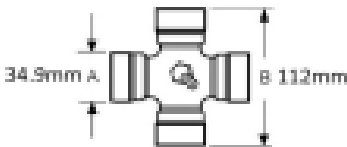

Part No:
VTE5040
Price:
£161.01 (exc VAT)
£193.21 (inc VAT)

VTE5041 Universal Joint 30.2mm x 122mm