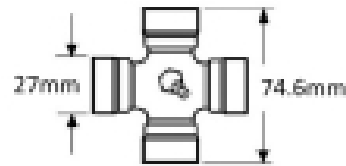

Shaft length - 1210mm

Inner guard diameter - 60 mm

Outer guard diameter - 66 mm

Cone diameter - D - 140 / 190 mm

Guard cone length - L2 - 140 / 210 mm

Guard shaft length - L1 950 mm

Note: Supplied with retainers

Optional Extras

VTE1604 PTO Guard Retainer
45.00mm & 52.00mm Square
Groove

Part No:
VTE1604
Price:
£9.15 (exc
VAT)
£10.98 (inc
VAT)

VTE1700 Pair Of PTO Chains 55cm
Length

Part No:
VTE1700
Price:
£12.89 (exc
VAT)
£15.47 (inc
VAT)

VTE1701 PTO Guard Chain 55cm
Length

Part No:
VTE1701
Price:
£17.32 (exc
VAT)
£20.78 (inc
VAT)

VTE5004 Universal Joint 27mm x
74.6mm

Part No:
VTE5004
Price:
£15.31 (exc
VAT)
£18.37 (inc
VAT)