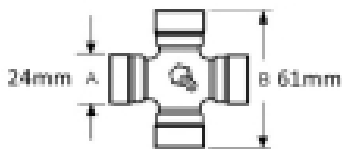

UJ Size 24 x 61mm

Size 1 3/8, 6

Tube height - A 29mm

Tube width 29mm

Roll pin diameter - S 8mm

Yoke outer diameter - D 47mm

Jaw width - X 73mm

Optional Extras

VTE2011 Triangular PTO tube
Inner - Per Metre

Part No:
VTE2011
Price:
£26.38 (exc
VAT)
£31.66 (inc
VAT)

VTE2311 Triangular Tube Inner

Part No:
VTE2311
Price:
£30.17 (exc
VAT)
£36.20 (inc
VAT)

VTE5003 - Universal joint 24mm x
61mm