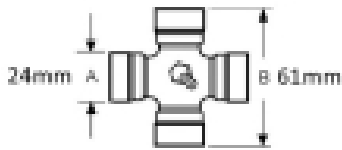

UJ Size 24 x 61mm

Size 1 3/8, 6

Tube height - A 29mm

Tube width 29mm

Roll pin diameter - S 8mm

Yoke outer diameter - D 47mm

Jaw width - X 73mm

Optional Extras

VTE2011 Triangular PTO tube
Inner - Per Metre

Part No:
VTE2011
Price:
£26.38 (exc
VAT)
£31.66 (inc
VAT)

VTE2311 Triangular Tube Inner

Part No:
VTE2311
Price:
£30.17 (exc
VAT)
£36.20 (inc
VAT)

VTE5003 - Universal joint 24mm x
61mm