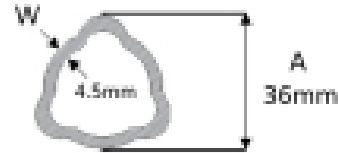

UJ Size 27 x 74.6mm

Size 1 3/8, 6

Tube height - A 36mm

Tube width 36mm

Roll pin diameter - S 8mm

Yoke outer diameter - D 54mm

Jaw width - X 86mm

Optional Extras

VTE2013 Triangular Tube Inner -
Per Metre

Part No:
VTE2013
Price:
£42.09 (exc
VAT)
£50.50 (inc
VAT)

VTE2313 Triangular PTO Tube
Inner

Part No:
VTE2313
Price:
£44.55 (exc
VAT)
£53.46 (inc
VAT)

VTE5004 Universal Joint 27mm x
74.6mm