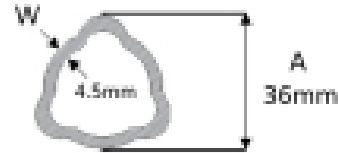

UJ Size 27 x 74.6mm

Size 1 3/8, 6

Tube height - A 36mm

Tube width 36mm

Roll pin diameter - S 8mm

Yoke outer diameter - D 54mm

Jaw width - X 86mm

Optional Extras

VTE2013 Triangular Tube Inner - Per Metre

Part No:
VTE2013
Price:
£44.57 (exc VAT)
£53.49 (inc VAT)

VTE2313 Triangular PTO Tube Inner

Part No:
VTE2313
Price:
£44.55 (exc VAT)
£53.46 (inc VAT)

VTE5004 Universal Joint 27mm x 74.6mm