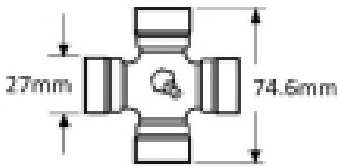

UJ Size 27 x 74.6mm

Size 1 3/8, 6

Tube height - A 36mm

Tube width 36mm

Roll pin diameter - S 8mm

Yoke outer diameter - D 54mm

Jaw width - X 86mm

Optional Extras

VTE2013 Triangular Tube Inner -
Per Metre

Part No:
VTE2013
Price:
£44.57 (exc
VAT)
£53.49 (inc
VAT)

VTE2313 Triangular PTO Tube
Inner

Part No:
VTE2313
Price:
£44.55 (exc
VAT)
£53.46 (inc
VAT)

VTE5004 Universal Joint 27mm x
74.6mm