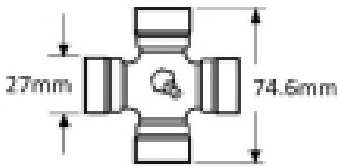

UJ Size 27 x 74.6mm

Size 1 3/8, 6

Tube height - A 36mm

Tube width 36mm

Roll pin diameter - S 8mm

Yoke outer diameter - D 54mm

Jaw width - X 86mm

Optional Extras

VTE2013 Triangular Tube Inner - Per Metre

Part No:
VTE2013
Price:
£44.57 (exc VAT)
£53.49 (inc VAT)

VTE2313 Triangular PTO Tube Inner

Part No:
VTE2313
Price:
£44.55 (exc VAT)
£53.46 (inc VAT)

VTE5004 Universal Joint 27mm x 74.6mm