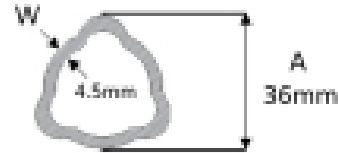

UJ Size 27 x 74.6mm

Size 1 3/8, 6

Tube height - A 36mm

Tube width 36mm

Roll pin diameter - S 8mm

Yoke outer diameter - D 54mm

Jaw width - X 86mm

Optional Extras

VTE2013 Triangular Tube Inner -
Per Metre

Part No:
VTE2013
Price:
£44.57 (exc
VAT)
£53.49 (inc
VAT)

VTE2313 Triangular PTO Tube
Inner

Part No:
VTE2313
Price:
£44.55 (exc
VAT)
£53.46 (inc
VAT)

VTE5004 Universal Joint 27mm x
74.6mm