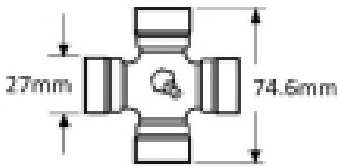

UJ Size 27 x 74.6mm

Size 1 3/8, 6

Tube height - A 36mm

Tube width 36mm

Roll pin diameter - S 8mm

Yoke outer diameter - D 54mm

Jaw width - X 86mm

Optional Extras

VTE2013 Triangular Tube Inner -
Per Metre

Part No:
VTE2013
Price:
£42.09 (exc
VAT)
£50.50 (inc
VAT)

VTE2313 Triangular PTO Tube
Inner

Part No:
VTE2313
Price:
£44.55 (exc
VAT)
£53.46 (inc
VAT)

VTE5004 Universal Joint 27mm x
74.6mm