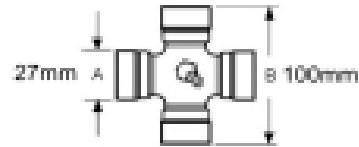

45mm tube end

See image key for size data

UJ Size 30 x 92mm

Size 1 3/8, 6

Tube height - A 45mm

Tube width 45mm

Roll pin diameter - S 10mm

Yoke outer diameter - D 67mm

Jaw width - X 106mm

Optional Extras

VTE2015 Triangular Inner PTO
tube - Per Metre

Part No:
VTE2015

Price:
£53.37 (exc
VAT)
£64.05 (inc
VAT)

VTE5038 Universal Joint 27mm x
100mm

Part No:
VTE5038

Price:
£88.24 (exc
VAT)
£105.89 (inc
VAT)