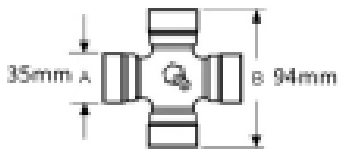

Part No:
VTE5012
Price:
£48.24 (exc
VAT)
£57.89 (inc
VAT)