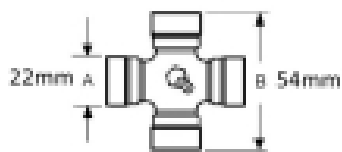

See image key for size data

UJ Size 22 x 54mm

Size 1 3/8, 6

Tube height - A 32.5mm

Tube width 32.5mm

Roll pin diameter - S 8mm

Yoke outer diameter - D 47mm

Optional Extras

VTE2008 Triangular tube Outer -
Per Metre

Part No:
VTE2008
Price:
£20.77 (exc
VAT)
£24.92 (inc
VAT)

VTE2008 Triangular tube PTO
outer VTE2308

Part No:
VTE2308
Price:
£24.71 (exc
VAT)
£29.65 (inc
VAT)

VTE5011 Universal joint 22mm x
54mm