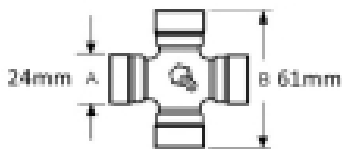

Part No:
VTE5003
Price:
£25.06 (exc
VAT)
£30.07 (inc
VAT)