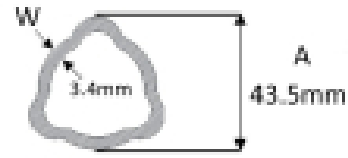

Part No:
VTE2312
Price:
£38.96 (exc
VAT)
£46.75 (inc
VAT)

VTE5001 - Universal joint 27mm x
70mm