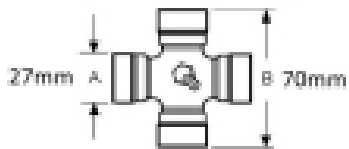

Part No:
VTE5001
Price:
£23.89 (exc
VAT)
£28.67 (inc
VAT)