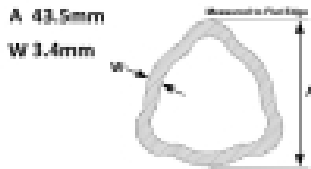

### Specifications

VTE1812 Yoke Assembly Outer Triangular Tube

fits UJ 27mm x 70mm (VTE 5001)

1 3/8" 6 spline

See image key for size data

UJ Size 27 x 70mm

Size 1 3/8, 6

Tube height - A 43.5mm

Tube width 43.5mm

Roll pin diameter - S 8mm

Yoke outer diameter - D 61mm

Jaw width - X 86mm

## Optional Extras

VTE2012 Triangular Tube Outer -  
Per Metre

**Part No:**  
VTE2012  
**Price:**  
£39.48 (exc  
VAT)  
£47.38 (inc  
VAT)

VTE2312 Triangular PTO Tube  
Outer

**Part No:**  
VTE2312  
**Price:**  
£38.96 (exc  
VAT)  
£46.75 (inc  
VAT)