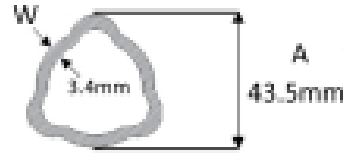

Part No:
VTE2312
Price:
£38.96 (exc
VAT)
£46.75 (inc
VAT)

VTE5004 Universal Joint 27mm x
74.6mm