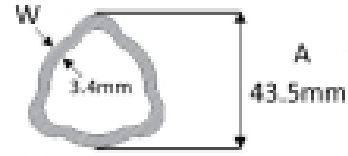

VTE2312 Triangular PTO Tube Outer

Part No:
VTE2312
Price:
£38.96 (exc
VAT)
£46.75 (inc
VAT)