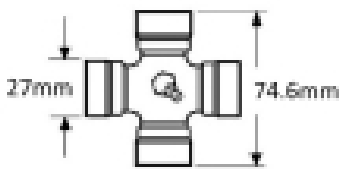

UJ Size 27 x 74.6mm

Size 1 3/8, 6

Tube height - A 43.5mm

Tube width 43.5mm

Roll pin diameter - S 8mm

Yoke outer diameter - D 61mm

Jaw width - X 86mm

Optional Extras

VTE2012 Triangular Tube Outer - Per Metre

Part No:
VTE2012
Price:
£39.48 (exc
VAT)
£47.38 (inc
VAT)

VTE2312 Triangular PTO Tube Outer

Part No:
VTE2312
Price:
£38.96 (exc
VAT)
£46.75 (inc
VAT)

VTE5004 Universal Joint 27mm x 74.6mm