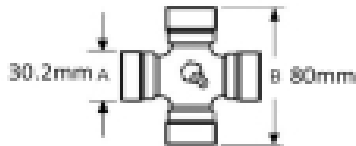

Part No:
VTE5007
Price:
£19.41 (exc
VAT)
£23.29 (inc
VAT)