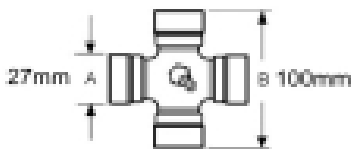

Part No:
VTE5038
Price:
£88.24 (exc
VAT)
£105.89 (inc
VAT)