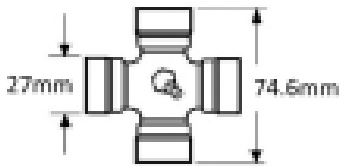

UJ Size 27 x 74.6mm

Equivalent profile to 0v

Shaft size 1 3/8, 6

Tube height - B 40mm

Tube width - A 34.5mm

Pin diameter - S 10mm

Optional Extras

VTE2002 Lemon PTO tube Inner -
Per Metre

A 40mm
B 34.5mm
W 4mm

Part No:
VTE2002
Price:
£46.34 (exc
VAT)
£55.61 (inc
VAT)

VTE2302 Lemon PTO Tube Inner -
Per Metre

A 40mm
B 34.5mm
W 4mm

Part No:
VTE2302
Price:
£40.87 (exc
VAT)
£49.04 (inc
VAT)

VTE5004 Universal Joint 27mm x
74.6mm