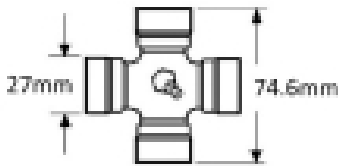

See image key for size data

UJ Size 27 x 74.6mm

Equivalent profile to 1b (1s)

Shaft size 1 3/8, 6

Tube height - B 49mm

Tube width - A 39.5mm

Pin diameter - S 10mm

Optional Extras

VTE2006 Lemon PTO Tube Inner -
Per Metre

A 49mm
B 38.5mm
W 4.5mm

Part No:
VTE2006
Price:
£56.47 (exc
VAT)
£67.77 (inc
VAT)

VTE2306 Lemon PTO Tube Inner

A 49mm
B 38.5mm
W 4.5mm

Part No:
VTE2306
Price:
£56.51 (exc
VAT)
£67.81 (inc
VAT)

VTE5004 Universal Joint 27mm x
74.6mm

Part No:
VTE5004
Price:
£15.31 (exc
VAT)
£18.37 (inc
VAT)