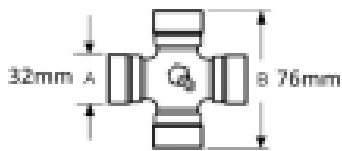

Part No:
VTE5008
Price:
£44.97 (exc
VAT)
£53.96 (inc
VAT)