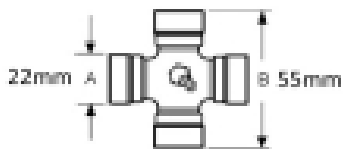

Part No:
VTE5000
Price:
£20.11 (exc
VAT)
£24.13 (inc
VAT)