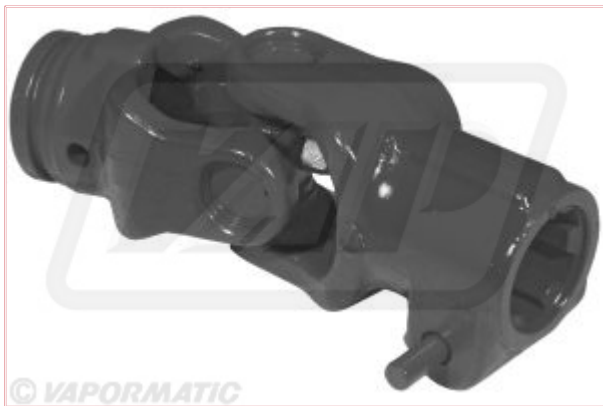

## VTE1830 Yoke Assembly Quick Release Outer Lemon Tube 1 3/8" 6 spline

**Part No:** VTE1830

**Price:** £56.52 (exc VAT) | £67.82 (inc VAT)

### Specifications

VTE1830 Yoke assembly Quick release Outer Lemon Tube

to fit UJ 22mm x 55mm (VTE 5000)

1 3/8" x 6 spline

See image key for size data

UJ Size 22 x 55mm

Equivalent profile to 0a

Shaft size 1 3/8, 6

Tube height - B 39mm

Tube width - A 30mm

Pin diameter - S 8mm

## Optional Extras

VTE2001 Lemon PTO tube Outer -  
Per Metre

A 39mm  
B 30mm  
W 2.8mm

**Part No:**  
VTE2001  
**Price:**  
£26.05 (exc  
VAT)  
£31.26 (inc  
VAT)

VTE2301 Lemon PTO Tube Outer  
profile Oa