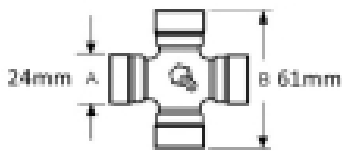

Part No:
VTE5003

Price:
£25.06 (exc
VAT)
£30.07 (inc
VAT)