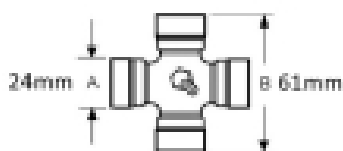

Part No:
VTE5003
Price:
£25.06 (exc
VAT)
£30.07 (inc
VAT)