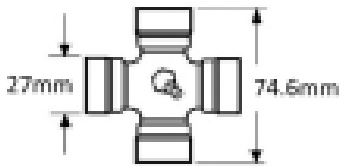

See image key for size data

UJ Size 27 x 74.6mm

Equivalent profile to 2a (2s)

Shaft size 1 3/8, 6

Tube height - B 57.5mm

Tube width - A 48mm

Pin diameter - S 10mm

Optional Extras

VTE2005 Lemon PTO Tube Outer -
Per Metre

A 57.5mm
B 48mm
W 4mm

Part No:
VTE2005
Price:
£56.48 (exc
VAT)
£67.77 (inc
VAT)

VTE2305 Lemon PTO Tube Outer

A 57.5mm
B 48mm
W 4mm

Part No:
VTE2305
Price:
£57.64 (exc
VAT)
£69.17 (inc
VAT)

VTE5004 Universal Joint 27mm x
74.6mm

Part No:
VTE5004
Price:
£15.31 (exc
VAT)
£18.37 (inc
VAT)