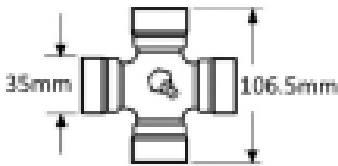

UJ Size 35 x 106.5mm

Size 1 3/8, 6

Tube height - A 63mm

Tube width 63mm

Roll pin diameter - S 12mm

Yoke outer diameter - D 88mm

Jaw width - X 117mm

Optional Extras

VTE2018 Triangular PTO tube
Outer - Per Metre

Part No:
VTE2018
Price:
£77.35 (exc
VAT)
£92.82 (inc
VAT)

VTE2318 Triangular PTO tube
Outer

Part No:
VTE2318
Price:
£83.32 (exc
VAT)
£99.98 (inc
VAT)

VTE5009 Universal joint 35mm x
106.5mm