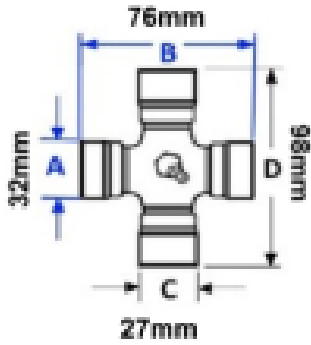

VTE1900 PTO Yoke assembly Wide angle Inner Lemon tube 1b

Part No: VTE1900

Price: £611.93 (exc VAT) | £734.32 (inc VAT)

Specifications

Vapormatic, VTE1900,

Yoke assembly, PTO Quick release Inner lemon tube 1b, VTE 5017, Type 21.06

1 3/8"

6 splines

Optional Extras

VTE5033 Universal Joint 32mm X
76mm - 27mm x 98mm Wide
Angle

Part No:

VTE5033

Price:

£73.60 (exc
VAT)