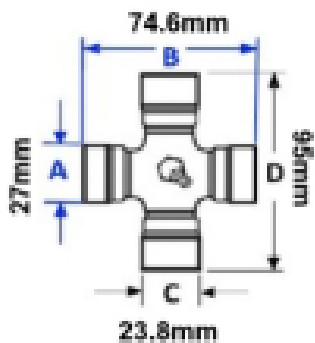

VTE1901 Yoke Assembly Inner Lemon Tube

Part No: VTE1901

Price: £491.61 (exc VAT) | £589.93 (inc VAT)

Specifications

VTE1901 Yoke Assembly

fits UJ set 27mm x 74.6mm / 23.8mm x 95mm

1 3/8" x 6 splines

Optional Extras

VTE2002 Lemon PTO tube Inner -
Per Metre

A 40mm
B 34.5mm
W 4mm

Part No:
VTE2002
Price:
£46.34 (exc
VAT)
£55.61 (inc
VAT)

VTE2302 Lemon PTO Tube Inner -
Per Metre

A 40mm
B 34.5mm
W 4mm

Part No:
VTE2302
Price:
£40.87 (exc
VAT)
£49.04 (inc
VAT)

VTE5017 Universal joint 27mm x 74.6mm - 23.8mm x 95mm Wide Angle

Part No:

VTE5017

Price:

£70.53 (exc VAT)

£84.64 (inc VAT)