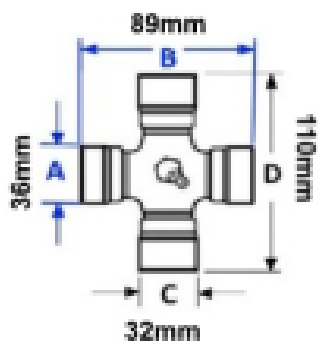

### Specifications

VTE1908 Wide Angle Yoke Assembly

fits UJ set parts 36mm x 89mm / 32mm x 110mm (VTE 5018 & VTE 5032)

1 3/8" x 6 splines

### Optional Extras

VTE5032 Universal Joint 36mm x 89mm - 32mm x 110mm Wide Angle

**Part No:**

VTE5032

**Price:**

£99.71 (exc  
VAT)

£119.65 (inc  
VAT)