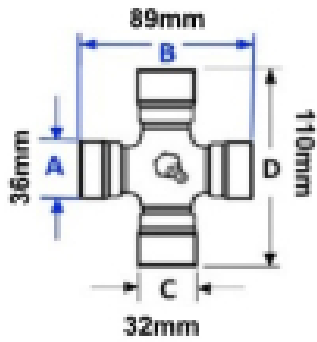

VTE1908 Wide Angle Yoke Assembly 1 3/8" x 6 spline

Part No: VTE1908

Price: £851.01 (exc VAT) | £1021.21 (inc VAT)

Specifications

VTE1908 Wide Angle Yoke Assembly

fits UJ set parts 36mm x 89mm / 32mm x 110mm (VTE 5018 & VTE 5032)

1 3/8" x 6 splines

Optional Extras

VTE5032 Universal Joint 36mm x
89mm - 32mm x 110mm Wide
Angle

Part No:

VTE5032

Price:

£99.71 (exc
VAT)

£119.65 (inc
VAT)