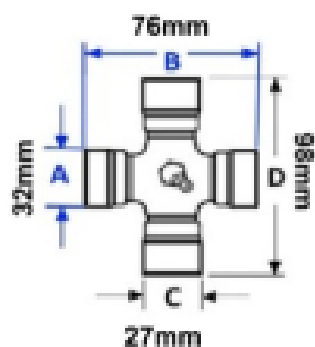

VTE 5017, Type 21.06

1 3/8"

6 splines

Optional Extras

VTE2005 Lemon PTO Tube Outer - Per Metre

A 57.5mm
B 48mm
W 4mm

Part No:
VTE2005
Price:
£56.48 (exc VAT)
£67.77 (inc VAT)

VTE2305 Lemon PTO Tube Outer

A 57.5mm
B 48mm
W 4mm

Part No:
VTE2305
Price:
£57.64 (exc VAT)
£69.17 (inc VAT)

VTE5033 Universal Joint 32mm X 76mm - 27mm x 98mm Wide Angle

Part No:
VTE5033
Price:
£73.60 (exc VAT)
£88.32 (inc VAT)