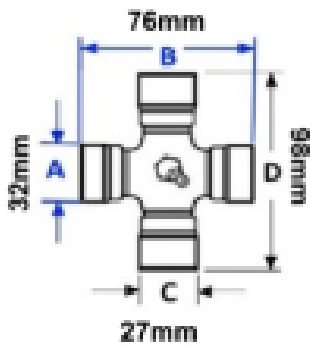

VTE1910 PTO Yoke assembly Wide angle Outer Lemon tube 2a

Part No: VTE1910

Price: £553.81 (exc VAT) | £664.57 (inc VAT)

Specifications

Vapormatic, VTE1910,

PTO Yoke assembly, PTO Quick release Outer lemon tube 2a,

VTE 5017, Type 21.06

1 3/8"

6 splines

Optional Extras

VTE2005 Lemon PTO Tube Outer - Per Metre

A 57.5mm
B 48mm
W 4mm

Part No:
VTE2005
Price:
£56.48 (exc VAT)
£67.77 (inc VAT)

VTE2305 Lemon PTO Tube Outer

A 57.5mm
B 48mm
W 4mm

Part No:
VTE2305
Price:
£57.64 (exc VAT)
£69.17 (inc VAT)

VTE5033 Universal Joint 32mm X 76mm - 27mm x 98mm Wide Angle

Part No:
VTE5033
Price:
£73.60 (exc VAT)
£88.32 (inc VAT)