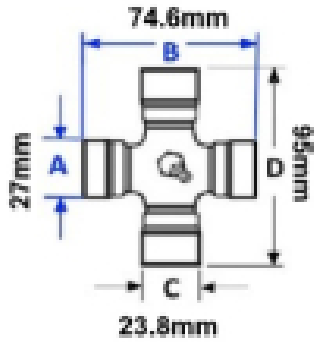

VTE1911 Yoke Assembly Outer Lemon Tube

Part No: VTE1911

Price: £479.41 (exc VAT) | £575.29 (inc VAT)

Specifications

VTE1911 Yoke Assembly

fits UJ 27mm x 74.6mm / 23.8mm x 95mm

1 3/8" x 6 Splines

Optional Extras

VTE2003 Lemon PTO tube Outer -
Per Metre

A 57.5mm
B 48mm
W 4mm

Part No:
VTE2003
Price:
£37.29 (exc
VAT)
£44.74 (inc
VAT)

VTE2303 Lemon PTO Tube Outer -
Per Metre

A 48mm
B 41mm
W 3mm

Part No:
VTE2303
Price:
£38.94 (exc
VAT)
£46.73 (inc
VAT)

VTE5017 Universal joint 27mm x
74.6mm - 23.8mm x 95mm Wide
Angle

Part No:

VTE5017

Price:

£70.53 (exc
VAT)

£84.64 (inc
VAT)