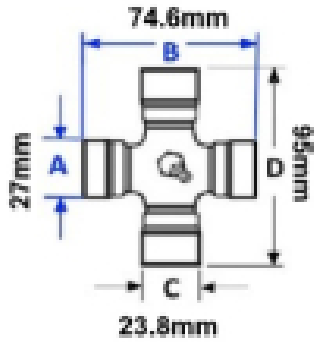

### Specifications

VTE1958 Yoke Assembly

fits UJ set 27mm x 74.6mm / 23.8mm x 95mm

1 3/8" x 6 Splines

### Optional Extras

VTE2003 Lemon PTO tube Outer -  
Per Metre

A 57.5mm  
B 48mm  
W 4mm

**Part No:**  
VTE2003  
**Price:**  
£37.29 (exc  
VAT)  
£44.74 (inc  
VAT)

VTE2303 Lemon PTO Tube Outer -  
Per Metre

A 48mm  
B 41mm  
W 3mm

**Part No:**  
VTE2303  
**Price:**  
£38.94 (exc  
VAT)  
£46.73 (inc  
VAT)

VTE5017 Universal joint 27mm x  
74.6mm - 23.8mm x 95mm Wide  
Angle

**Part No:**

VTE5017

**Price:**

£70.53 (exc  
VAT)