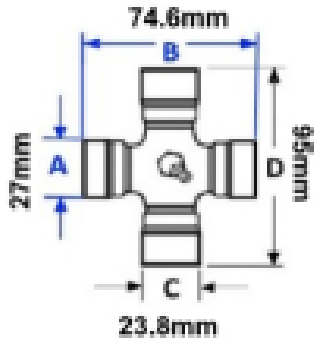

VTE1959 Yoke Assembly Outer Lemon Tube

Part No: VTE1959

Price: £445.24 (exc VAT) | £534.29 (inc VAT)

Specifications

VTE1959 Yoke Assembly

fits UJ set 27mm x 74.6mm / 23.8mm x 95mm

1 3/8" x 6 Splines

Optional Extras

VTE2005 Lemon PTO Tube Outer -
Per Metre

A 57.5mm
 B 48mm
 W 4mm

Part No:
VTE2005
Price:
 £56.48 (exc
 VAT)
 £67.77 (inc
 VAT)

VTE2305 Lemon PTO Tube Outer

A 57.5mm
 B 48mm
 W 4mm

Part No:
VTE2305
Price:
 £57.64 (exc
 VAT)
 £69.17 (inc
 VAT)

VTE5017 Universal joint 27mm x
74.6mm - 23.8mm x 95mm Wide
Angle

Part No:

VTE5017

Price:

£70.53 (exc
VAT)

£84.64 (inc
VAT)