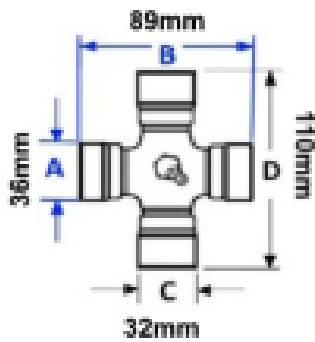

Refer to image 2 for key to dimensions

Equivalent profile to S4

Shaft size 1 3/8", 6 Splines

Tube height - A 51mm

Tube width - B 37mm

Pin size - S 10mm

Yoke diameter - D 70mm

Yoke body diameter - D 1180mm

Assembly length - L 345mm

Optional Extras

VTE2030 Inner Star PTO Tube - Per Metre

Part No:
VTE2030
Price:
£142.08 (exc VAT)
£170.49 (inc VAT)

VTE2330 Star PTO Tube Inner Star

Part No:
VTE2330
Price:
£152.82 (exc VAT)
£183.38 (inc VAT)

VTE5032 Universal Joint 36mm x 89mm - 32mm x 110mm Wide Angle

Part No:
VTE5032
Price:
£99.71 (exc VAT)
£119.65 (inc VAT)