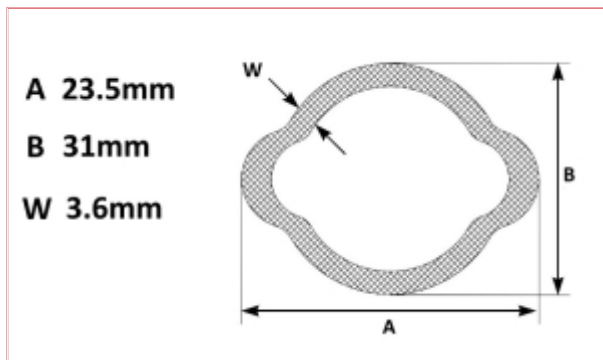

## VTE2000 Lemon PTO tube Inner - Per Metre

**Part No:** VTE2000

**Price:** £22.93 (exc VAT) | £27.52 (inc VAT)

### Specifications

Vapormatic VTE2000 Lemon PTO tube Inner OOa profile

Priced per Metre, cut from 3m length stock lengths

See measuring diagram picture:

A: Lemon tube diameter smaller measurement - 23.5mm

B: Lemon tube diameter wide measurement - 31mm

W: Lemon Tube Wall Thickness - 3.6mm