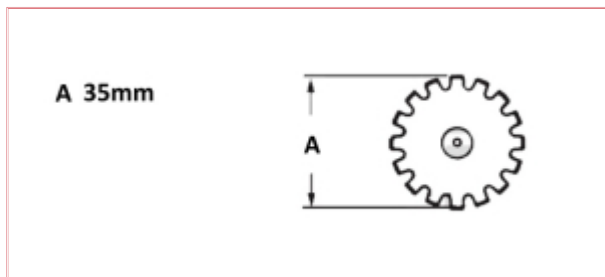

Carpenter Goodwin
31 Bridge St
Leominster
Herefordshire
HR6 8DU
01568 616266
www.carpentergoodwin.co.uk

VTE2100 Splined bar inner 35mm 12 spline

Part No: VTE2100

Price: £105.55 (exc VAT) | £126.66 (inc VAT)

The following prices are based on order quantity.

Quantity	Price Each
1 - 2	£105.55
3 or more	£78.82

Specifications

Vapormatic VTE2100

Splined bar Inner 35mm 600mm length 12 spline type 5.41

See measuring diagram picture:

A: Splined bar diameter outer measurement - 35mm

No. of Splines: 12