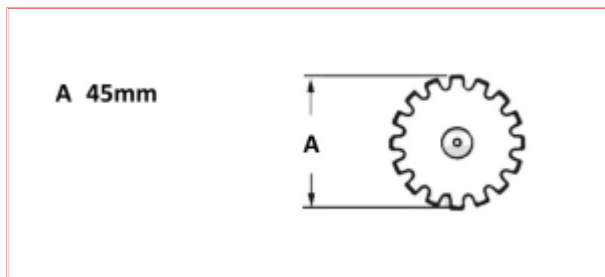

## VTE2104 Splined bar Inner

**Part No:** VTE2104

**Price:** £131.83 (exc VAT) | £158.20 (inc VAT)

The following prices are based on order quantity.

Quantity	Price Each
1 - 2	£131.83
3 or more	£95.69

### Specifications

Vapormatic VTE2104

Splined bar Inner 45mm 500mm length 16 spline type 8.41

See measuring diagram picture:

A: Splined bar diameter outer measurement - 45mm

No. of Splines: 16