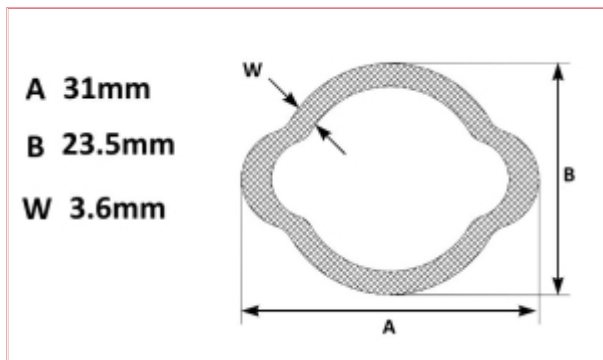

VTE2300 Lemon PTO Tube Inner profile 00a

Part No: VTE2300

Price: £25.64 (exc VAT) | £30.77 (inc VAT)

The following prices are based on order quantity.

Quantity	Price Each
1 - 2	£25.64
3 or more	£17.08

Specifications

Vapormatic VTE2300 Lemon PTO tube inner 00a profile

See measuring diagram picture:

A: Lemon tube diameter smaller measurement - 23.5mm

B: Lemon tube diameter wide measurement - 31mm

W: Lemon Tube Wall Thickness - 3.6mm