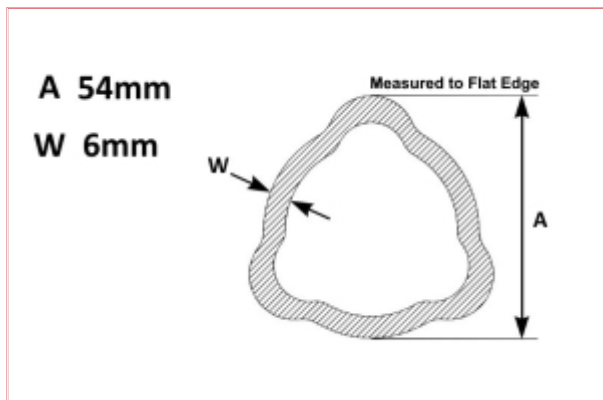

VTE2320 Triangular PTO tube inner

Part No: VTE2320

Price: £94.75 (exc VAT) | £113.70 (inc VAT)

The following prices are based on order quantity.

| Quantity | Price Each |
|-----------|------------|
| 1 - 2 | £94.75 |
| 3 or more | £70.63 |

Specifications

VTE2320 PTO

Triangular tube inner 54mm

for UJ41mm x 108mm VTE5013 type 9.41 ,

Replaces part no VTE2319

**** Please note: Tube dimension is measured to the FLAT Edge of the Triangular Tubing when the Flat edge is at the top ****

See measuring diagram picture:

A: Triangular tube diameter outer measurement - 54mm

B: Triangular tube diameter wall thickness measurement - 6mm