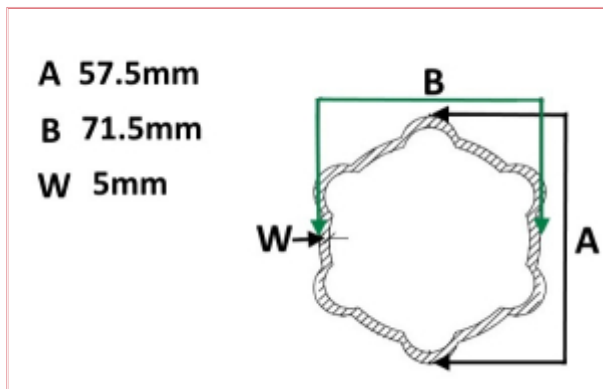

## VTE2332 Star Tube PTO Outer

**Part No:** VTE2332

**Price:** £128.34 (exc VAT) | £154.01 (inc VAT)

The following prices are based on order quantity.

Quantity	Price Each
1 - 2	£128.34
3 or more	£78.61

### Specifications

VTE2332 Star Tube PTO Outer S6

Tube outer dia. A. 57.5mm

Wall outer dia. B. 71.5mm

Wall thickness 5mm