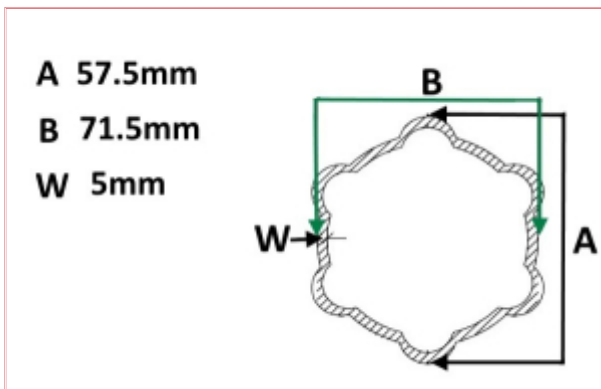

## VTE2332 Star Tube PTO Outer

**Part No:** VTE2332

**Price:** £128.34 (exc VAT) | £154.01 (inc VAT)

The following prices are based on order quantity.

Quantity	Price Each
1 - 2	£128.34
3 or more	£78.61

### Specifications

VTE2332 Star Tube PTO Outer S6

Tube outer dia. A. 57.5mm

Wall outer dia. B. 71.5mm

Wall thickness 5mm