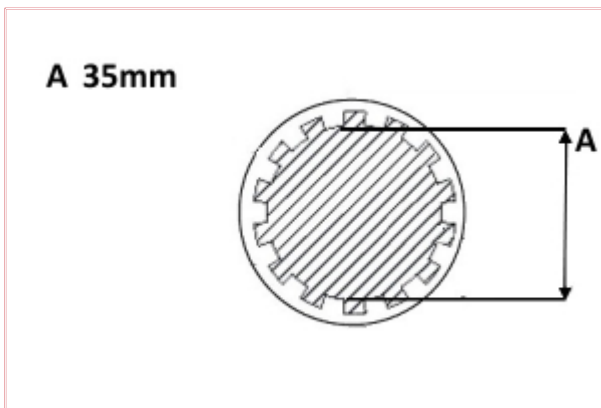

VTE2900 PTO Broached Splined sleeve fits 35mm shaft

Part No: VTE2900

Price: £36.90 (exc VAT) | £44.28 (inc VAT)

The following prices are based on order quantity.

Quantity	Price Each
1 - 2	£36.90
3 or more	£29.19

Specifications

Vapormatic VTE2900

Broached sleeve profile tube to fit 35mm shaft 100mm length type 5.41

Range: VTE5007 and VTE5005 UJ