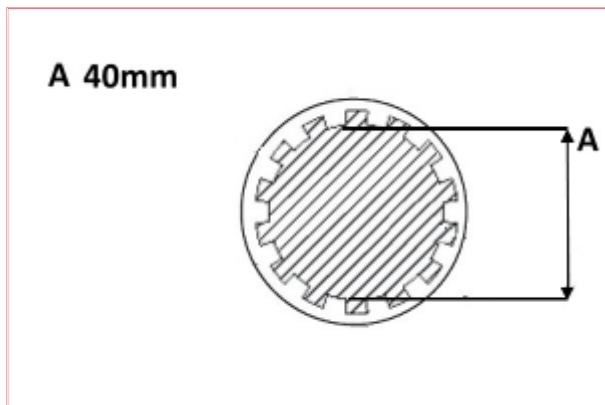

VTE2901 Broached Splined Sleeve

Part No: VTE2901

Price: £41.48 (exc VAT) | £49.78 (inc VAT)

The following prices are based on order quantity.

Quantity	Price Each
1 - 2	£41.48
3 or more	£33.81

Specifications

Vapormatic VTE2901

Broached sleeve profile tube to fit 40mm shaft

120mm length VTE7012 type 7.81

14 splines

40mm diameter bar

120mm length