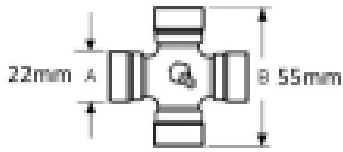

Shaft size - A 1 3/8, 6

Yoke length - L 95mm

Pin centre - P 17mm

Jaw width - X 66mm

Optional Extras

VTE5000 - Universal joint 22mm x 55mm

Part No:
VTE5000

Price:
£20.11 (exc
VAT)
£24.13 (inc
VAT)