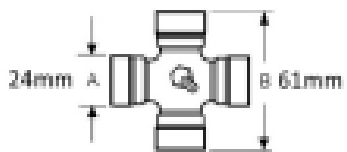

VTE3001 Quick Release Pin Yoke 1 3/8 X 6 spline

Part No: VTE3001

Price: £30.39 (exc VAT) | £36.47 (inc VAT)

Specifications

VTE3001 Quick Release Pin Yoke

fits UJ 24mm x 61mm (VTE 5003)

1 3/8" 6 spline

Shaft size - A 1 3/8, 6

Yoke length - L 98mm

Pin centre - P 17.5mm

Jaw width - X 73mm

Optional Extras

VTE5003 - Universal joint 24mm x 61mm

Part No:

VTE5003

Price: