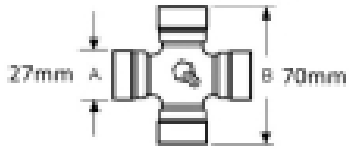

Optional Extras

VTE5001 - Universal joint 27mm x 70mm

Part No:

VTE5001

Price:

£21.50 (exc
VAT)

£25.80 (inc
VAT)