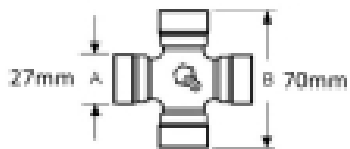

See image key for size data

Shaft size - A 1 3/8, 6

Yoke length - L 102mm

Pin centre - P 18mm

Jaw width - X 80mm

Optional Extras

VTE5001 - Universal joint 27mm x 70mm

Part No: