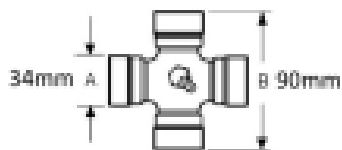

VTE5002 Universal joint 34 x 90mm

Part No:

VTE5002

Price:

£35.03 (exc

VAT)

£42.04 (inc

VAT)