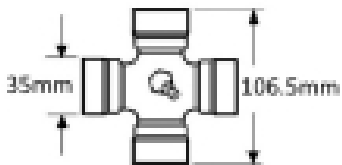

Shaft size - A 1 3/8, 6

Yoke length - L 125mm

Pin centre - P 20mm

Jaw width - X 117mm

Optional Extras

VTE5009 Universal joint 35mm x 106.5mm

Part No:
VTE5009
Price:
£38.69 (exc
VAT)
£46.43 (inc
VAT)

VTE5039 Universal Joint 30.2mm x 106mm