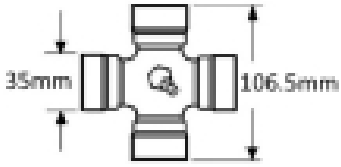

Shaft size - A 1 3/8, 6

Yoke length - L 125mm

Pin centre - P 20mm

Jaw width - X 117mm

Optional Extras

VTE5009 Universal joint 35mm x 106.5mm

Part No:
VTE5009
Price:
£38.69 (exc
VAT)
£46.43 (inc
VAT)

VTE5039 Universal Joint 30.2mm x 106mm