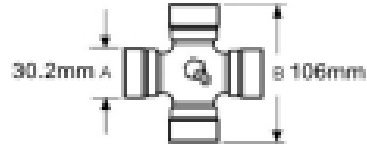

Shaft size - A 1 3/8, 6

Yoke length - L 125mm

Pin centre - P 20mm

Jaw width - X 117mm

Optional Extras

VTE5009 Universal joint 35mm x 106.5mm

Part No:
VTE5009
Price:
£38.69 (exc
VAT)
£46.43 (inc
VAT)

VTE5039 Universal Joint 30.2mm x 106mm