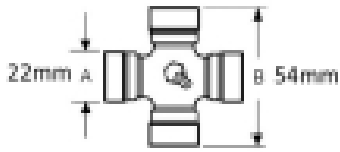

VTE3011 Quick Release Pin Yoke 1 3/8" X 6 spline

Part No: VTE3011

Price: £21.15 (exc VAT) | £25.38 (inc VAT)

Specifications

VTE3011 Quick Release Pin Yoke 1 3/8" X 6 spline

fits 22mm x 54mm UJ (VTE 5011)

1 3/8" 6 spline

Optional Extras

VTE5011 Universal joint 22mm x 54mm

Part No:

VTE5011

Price:

£21.62 (exc
VAT)

£25.94 (inc
VAT)